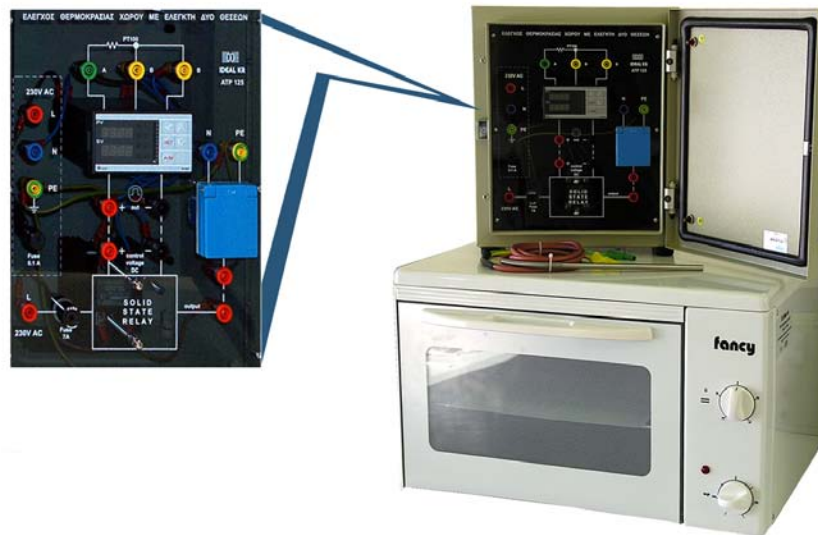

ATP 125 | PID OVEN TEMPERATURE CONTROL TRAINER

The trainer comprises of :

A control board with the necessary devices and safety sockets, an oven with adjustable temperature, a temperature sensor, and a PID controller.